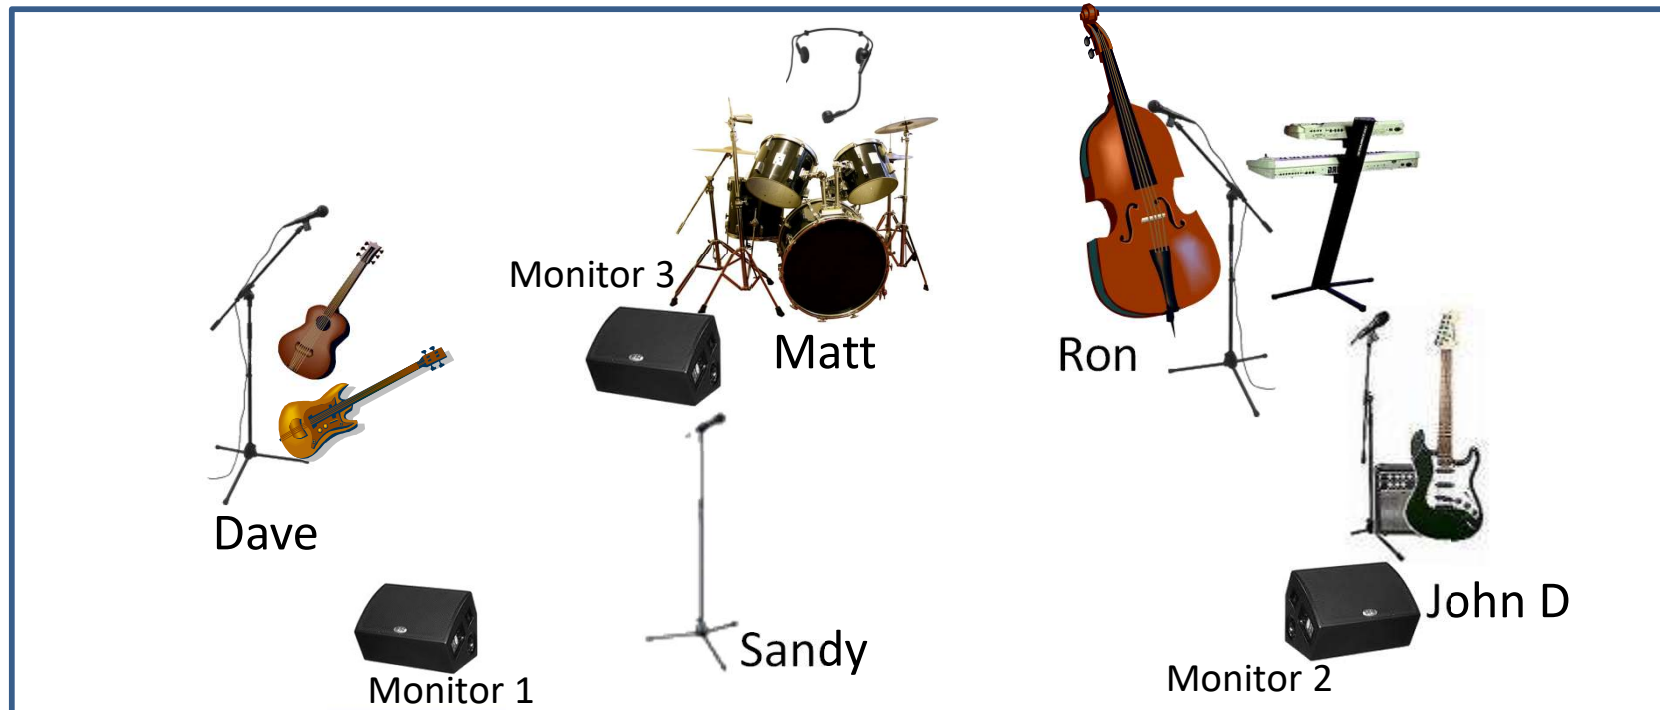

Otto's Underground

Stage Plot – Updated 14 February 2026

Inputs

Mixer Channel	MIC	Description	Phantom	Impedance	Otto's Member
1					
2	DI	Rhythm Guitar Amp -Direct	N	LO-XLR	Dave
3	DI	Bass Amp - Direct	N	LO -XLR	Ron
4	DI	Lead Guitar Amp - Direct	N	LO -XLR	John D
5					
6					
7	DI	Electronic Drums L	N	LO -XLR	Matt
8	DI	Electronic Drums R	N	LO -XLR	Matt
9	DI	Keyboard Left	N	LO -TRS	Ron
10	Di	Keyboard Right	N	LO - TRS	Ron

Mixer Channel	MIC	Description	Phantom	Impedance	Otto's Member
11	Q71	Kick Drum	N	LO -XLR	Matt
12	Q72	Snare Drum	N	LO -XLR	Matt
13	Q72	Tom	N	LO -XLR	Matt
14	C02	Drum OH Left	Y	LO -XLR	Matt
15	C02	Drum OH Right	Y	LO -XLR	Matt
16	condenser	Vocal Headset	Y	LO -XLR	Matt
17	sm58	Vocal Mic	N	LO -XLR	Ron
18	sm58	Vocal Mic	N	LO -XLR	Dave
19	sm58	Vocal Mic	N	LO -XLR	John D
20	sm58	Lead Vocal Mic	N	LO -XLR	Sandy

UPSTAGE

DOWNSTAGE

IEMs preferred